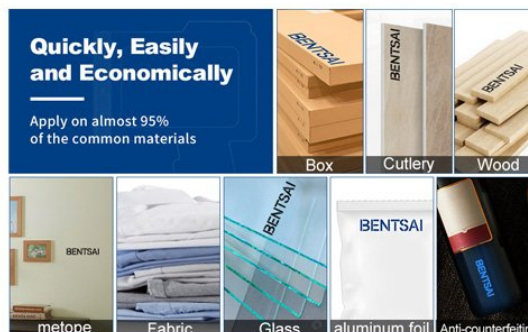

Print on Any Materials

BENTSAI B2 can print on various surfaces such as wood, carton, stone, MDF, light steel, pipe, plastic, aluminum foil, cable, cloth and other porous surfaces. (Note: printing looks best when printing on flat and smooth surfaces.)

BENTSAI B2 can print various contents, including texts, numbers, QR codes, barcodes, DIY logo pictures, tags, date, counter. Support 1 to 5 lines of printing. Height of font is up to 12.7mm and the maximum length of single printing is 406mm. The highest resolution for the printed picture is 4800px*150px with the picture format limited to PNG, JPEG, BMP.